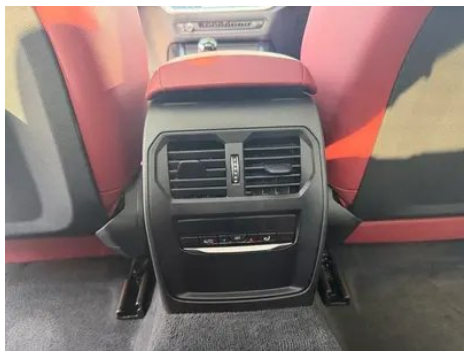

Vehicle Detail Report

BMW 4 Series 2022 425i M Sports suit

Basic Information

Brand	BMW
Mileage	28,700 km
Color	Blue
First Registration	2022-08-01
Transfer Count	1

Vehicle Images

Vehicle Condition

1. Right rear quarter panel, Deformation.