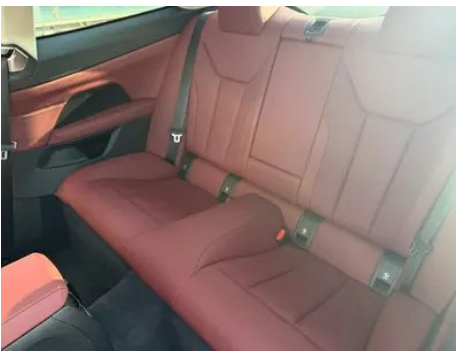

Vehicle Detail Report

BMW 4 Series 2022 425i M Sports suit

Basic Information

Brand	BMW
Mileage	28,700 km
Color	Blue
First Registration	2022-08-01
Transfer Count	1

Vehicle Images

Vehicle Condition

1. Right rear quarter panel, Deformation.