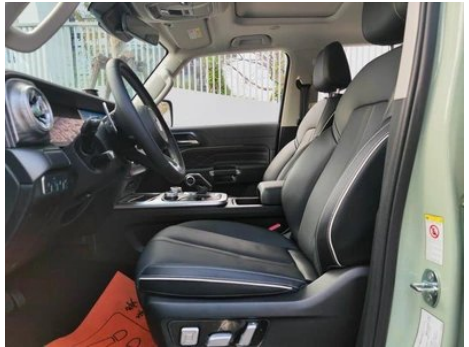

Vehicle Detail Report

Tank 300 2024 2.0T Time traveler

Basic Information

Brand	Tank
Mileage	16,000 km
Color	Green
First Registration	2024-05-01
Transfer Count	0

Vehicle Images