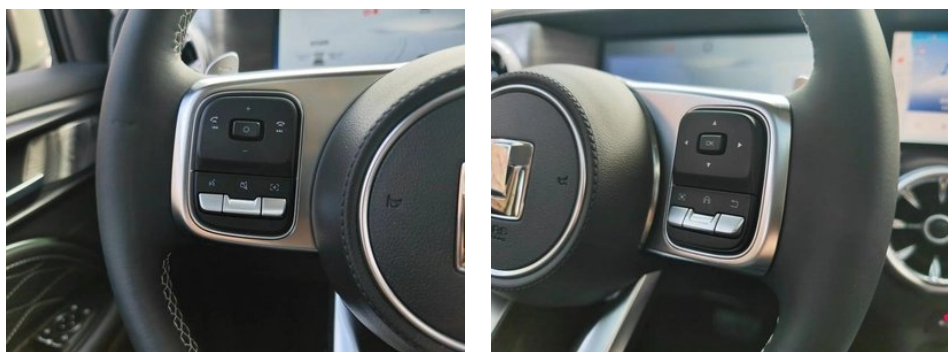

Vehicle Condition

1. Original metal body panels with factory paint.

Configuration Information

Model Information

Model Name	Tank 300 2024 Model 2.0T Adventurer
Launch Date	2023.08

Basic parameters

Vehicle Class	Compact SUV
Energy Type	Gasoline + 48V Mild Hybrid System
Maximum Power (kW)	185
Maximum Torque (N·m)	385
Transmission	9-gear manual integration
Body Type	SUV
Engine	2.0L 252 hp L4
Dimensions (L×W×H) (mm)	4760*1930*1903
Official 0-100 km/h Acceleration (s)	-
Top Speed (km/h)	175
Curb Weight (kg)	2200
Maximum Gross Weight (kg)	2640
WLTP Combined Fuel Consumption (L/100km)	9.81
Towing Capacity (kg)	2000
First Owner Warranty Policy	Lifetime warranty for core components of engine and transmission (the liability exemption clause shall be subject to the official)

engine

Engine Model	E20NA