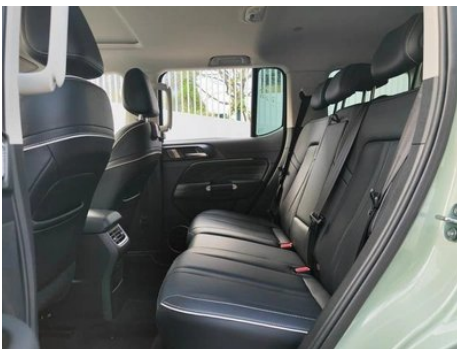

Vehicle Detail Report

Tank 300 2024 2.0T Time traveler

Basic Information

Brand	Tank
Mileage	16,000 km
Color	Green
First Registration	2024-05-01
Transfer Count	0

Vehicle Images