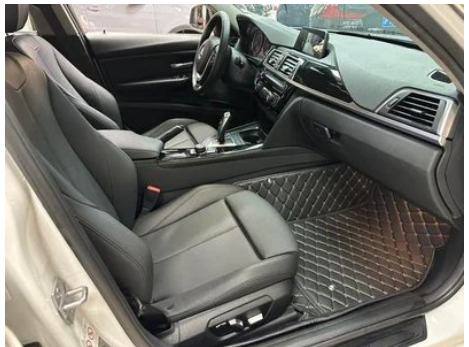

Vehicle Detail Report

BMW 3 Series 2018 320Li fashion type

Basic Information

Brand	BMW
Mileage	89,000 km
Color	White
First Registration	2018-10-01
Transfer Count	0

Vehicle Images

Vehicle Condition

1. Right rear fender, Paint repair, Bodywork repair.