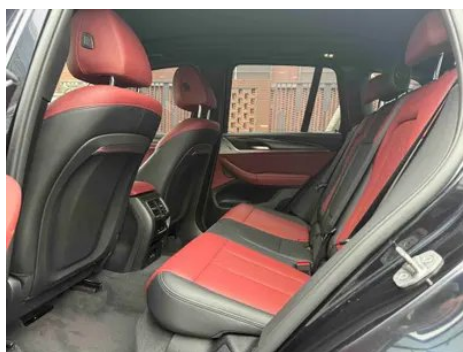

Vehicle Detail Report

BMW X3 2022 Restyling xDrive30i Premium Class M Obsidian Night Suit

Basic Information

Brand	BMW
Mileage	93,000 km
Color	Black
First Registration	2023-02-01
Transfer Count	0

Vehicle Images