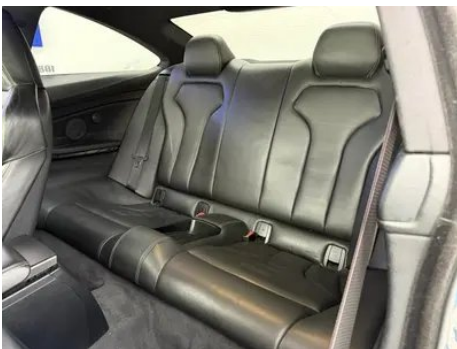

Vehicle Detail Report

BMW M4 2014 M4 Coupe

Basic Information

Brand	BMW
Mileage	108,000 km
Color	Blue
First Registration	2016-03-01
Transfer Count	2

Vehicle Images

Vehicle Condition

1. Driver's seat rails and frame, Signs of removal. 2. Front passenger seat rails and frame, Signs of removal. 3. Left rear quarter panel, Paint repair, Body panel repair. 4. Right rear quarter panel, Paint repair, Body panel repair. 5. Airbag, Signs of removal, Replaced, Recall. 6. Body floor pan, Deformation, Crack.