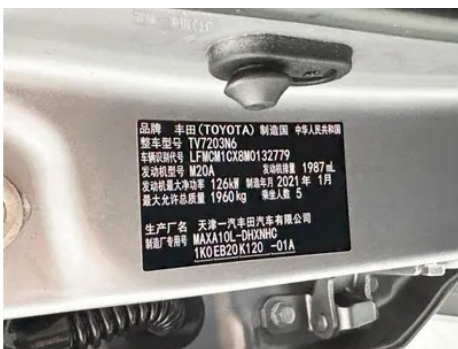

品牌 丰田 (TOYOTA) 制造国 中华人民共和国
整车型号 TV7203N6
车辆识别代号 LFPCHM1CXBW0132779 发动机号 1987 4L
发动机型号 M20A 制造日期 2021 年 1 月
发动机最大净功率 126kW 制造日期 2021 年 1 月
最大允许总质量 1960kg 乘坐人数 5
生产厂名 天津一汽丰田汽车有限公司
制造厂代号 MAXA10L-DHXNHG
1K0EB20K120 -01A

Vehicle Condition

1. Right upper side rail, Deformation.

Configuration Information

Model Information

Model Name	Toyota IZO A 2020 2.0L Yi Xiang CARE