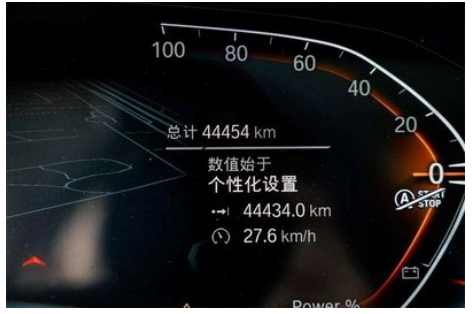

Vehicle Detail Report

BMW 4 Series 2022 425i M Sports suit

Basic Information

Brand	BMW
Mileage	44,400 km
Color	Blue
First Registration	2022-07-01
Transfer Count	0

Vehicle Images

Vehicle Condition

1. Driver's seat rails and frame, Signs of removal. 2. Front passenger seat rails and frame, Signs of removal.