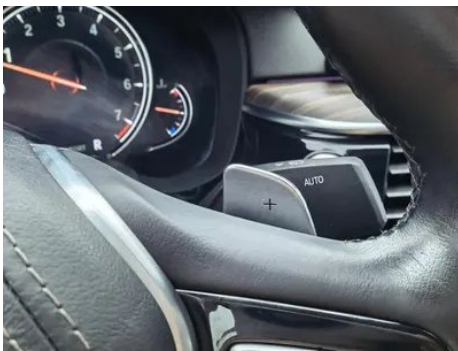

Vehicle Condition

1. Driver's seat rails and frame, Signs of removal. 2. Right rear quarter panel, Paint repair, Body panel repair.

Configuration Information

Model Information

Model Name	BMW 5 Series 2018 Restyling 530Li Leading Type Luxury Set
Launch Date	2018.02

Basic parameters

Vehicle Class	Mid-size and large cars
Energy Type	Gasoline
Maximum Power (kW)	185