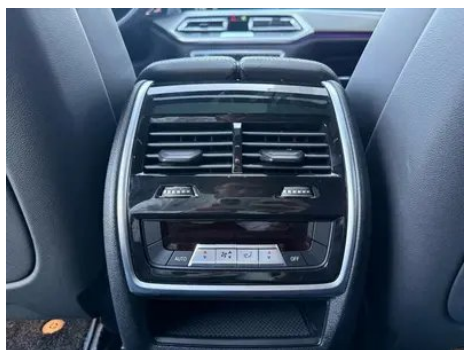

Vehicle Detail Report

BMW X6 2022 xDrive40i Premium Class M Sports suit

Basic Information

Brand	BMW
Mileage	67,000 km
Color	Black
First Registration	2022-01-01
Transfer Count	0

Vehicle Images

Vehicle Condition