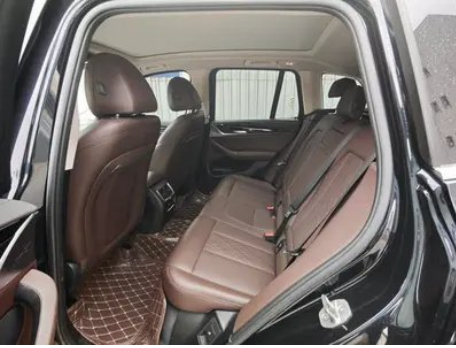

Vehicle Detail Report

BMW X3 2022 Restyling xDrive25i M Sports suit

Basic Information

Brand	BMW
Mileage	36,000 km
Color	Black
First Registration	2022-09-01
Transfer Count	0

Vehicle Images

Vehicle Condition