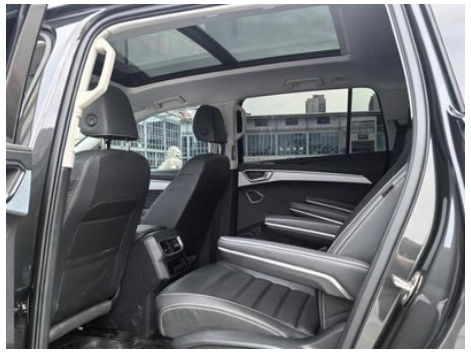

Vehicle Images

Vehicle Condition

1. Original metal body panels with factory paint.

Configuration Information

Model Information

Model Name	Volkswagen Talagon 2023 380TSI Four-wheel drive luxury version Pro
Launch Date	2023.04