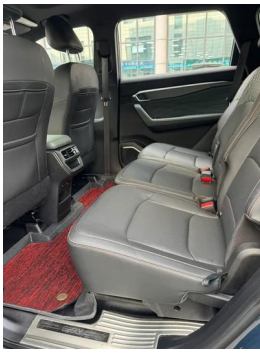

Vehicle Condition

1. Original metal body panels with factory paint.

Configuration Information

Model Information

Model Name	Geely Auto Hao Yue L 2024 2.0T DCT Premium Trim
Launch Date	2023.11

Basic parameters

Vehicle Class	Mid-size SUV
Energy Type	Gasoline
Maximum Power (kW)	160
Maximum Torque (N·m)	325
Transmission	7-speed wet dual-clutch
Body Type	SUV
Engine	2.0L 218 hp L4
Dimensions (L×W×H) (mm)	4860*1910*1770