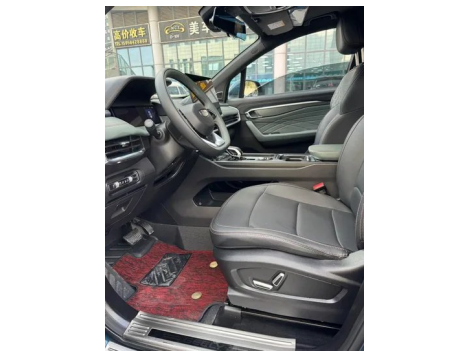

Vehicle Detail Report

Geely Auto Hao Yue L 2024 2.0TD DCT Premium Trim

Basic Information

Brand	Geely
Mileage	10,000 km
Color	Blue
First Registration	2025-01-01
Transfer Count	0

Vehicle Images

Vehicle Condition