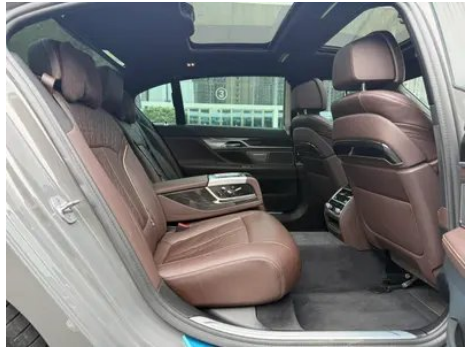

Vehicle Detail Report

BMW 7 Series 2021 730Li M Sports suit

Basic Information

Brand	BMW
Mileage	40,000 km
Color	Dark gray
First Registration	2021-08-01
Transfer Count	0

Vehicle Images

Vehicle Condition

1. Driver's seat rails and frame, Signs of removal. 2. Front passenger seat rails and frame, Signs of removal. 3. Right rear quarter panel, Paint repair, Body panel repair.