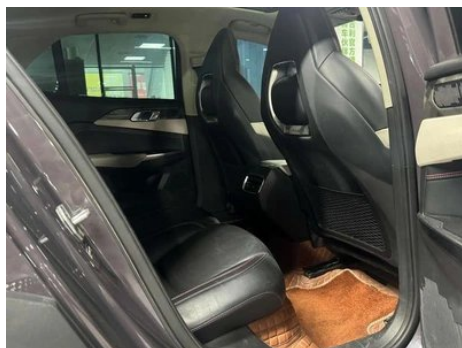

Vehicle Detail Report

Lynk & Co 02 2022 2.0TD DCT glory Pro

Basic Information

Brand	LYNK & CO
Mileage	83,500 km
Color	Dark gray
First Registration	2022-03-01
Transfer Count	0

Vehicle Images

Vehicle Condition