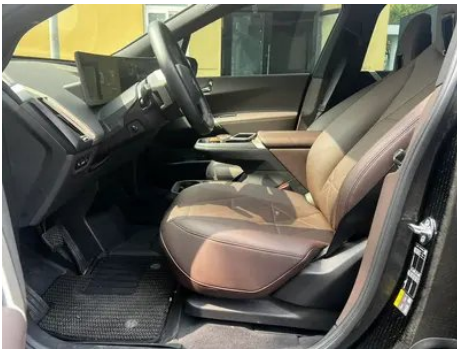

Vehicle Detail Report

BMW iX 2022 xDrive40

Basic Information

Brand	BMW
Mileage	46,000 km
Color	Black
First Registration	2023-06-01
Transfer Count	0

Vehicle Images

Vehicle Condition

1. Original metal body panels with factory paint.