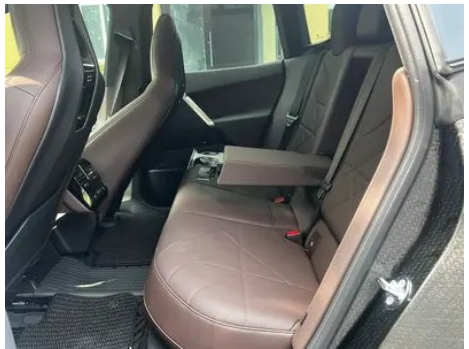

Vehicle Detail Report

BMW iX 2022 xDrive40

Basic Information

Brand	BMW
Mileage	46,000 km
Color	Black
First Registration	2023-06-01
Transfer Count	0

Vehicle Images

Vehicle Condition

1. Original metal body panels with factory paint.