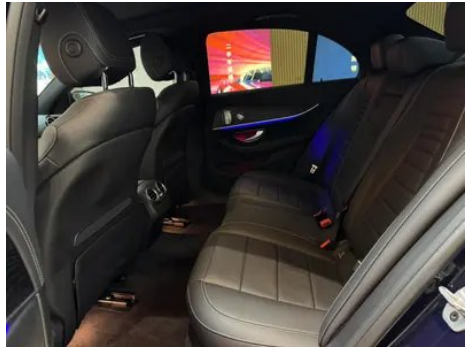

Vehicle Condition

1. Original metal body panels with factory paint.

Configuration Information

Model Information

Model Name	Mercedes-Benz E-Class (Imported) 2021 E 300 Sports version
Launch Date	2020.11

Basic parameters