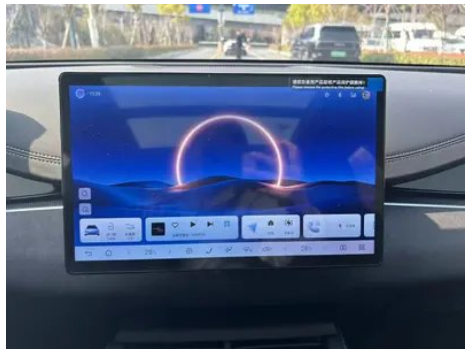

Vehicle Detail Report

BYD SEAL 06DM 2025 Smart Driving Version DM-i 120KM Premium Class

Basic Information

Brand	BYD
Mileage	3,000 km
Color	Silver-gray
First Registration	2025-02-01
Transfer Count	0

Vehicle Images