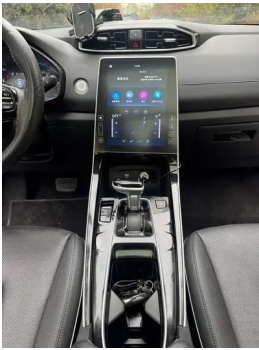

Vehicle Condition

1. Inner side of right B-pillar, Deformation, Non-accident-related deformation.

Configuration Information

Model Information

Model Name	Beijing Hyundai ix25 2020 1.5L CVT GLS Intelligent