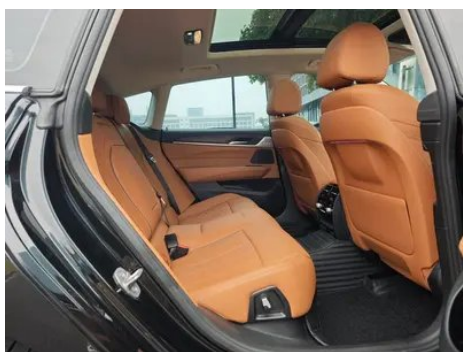

Vehicle Detail Report

BMW 6 Series GT 2022 630i Luxury Design Set

Basic Information

Brand	BMW
Mileage	63,000 km
Color	Black
First Registration	2023-02-01
Transfer Count	1

Vehicle Images

Vehicle Condition

1. Rear body panel, Deformation. 2. Left rear quarter panel, Deformation. 3. Right rear quarter panel, Deformation, Paint repair, Body panel repair.