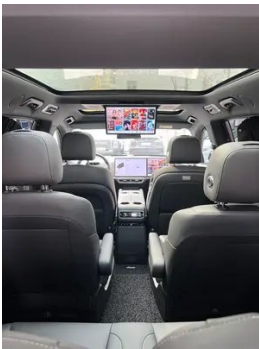

Vehicle Detail Report

Li Auto L9 2024 Ultra version

Basic Information

Brand	Li Auto
Mileage	40,000 km
Color	Black
First Registration	2024-10-01
Transfer Count	0

Vehicle Images

Vehicle Condition

1. Original metal body panels with factory paint.