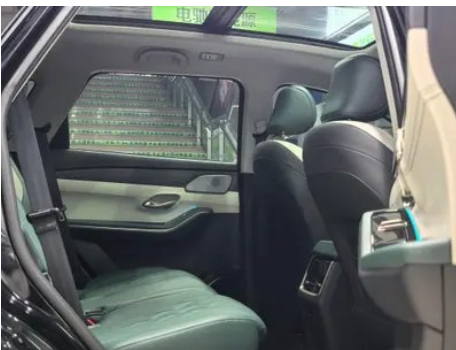

Vehicle Condition

1. Driver's seat rails and frame, Signs of removal. 2. Front passenger seat rails and frame, Signs of removal.

Configuration Information

Model Information

Model Information (continued)

Model Name	Jetour Shanghai L9 2024 1.5TD 2DHT Air 5 seat
Launch Date	2023.11

Basic parameters

Vehicle Class	Mid-size SUV
Energy Type	Plug-in Hybrid Electric Vehicle (PHEV)
Maximum Power (kW)	115
Maximum Torque (N·m)	220
Transmission	2nd DHT
Body Type	SUV
Engine	1.5T 156 horsepower L4
Dimensions (L×W×H) (mm)	4862*1925*1784
Official 0-100 km/h Acceleration (s)	7.8
Top Speed (km/h)	180
Curb Weight (kg)	1870
Maximum Gross Weight (kg)	2447
Fast Charging Time (h)	0.42
Slow Charging Time (h)	3.5
Electric Motor (PS)	271
Fast Charging Range (%)	20-80
Official 0-50 km/h Acceleration (s)	3.4
WLTC Electric Range (km)	84
Fuel Consumption with Depleted Battery (L/100km)	5.3
WLTP Combined Fuel Consumption (L/100km)	1.49
CLTC Electric Range (km)	108
Battery slow charging capacity range (%)	20-80

engine

Engine Model	SQRH4J15
Displacement (mL)	1499