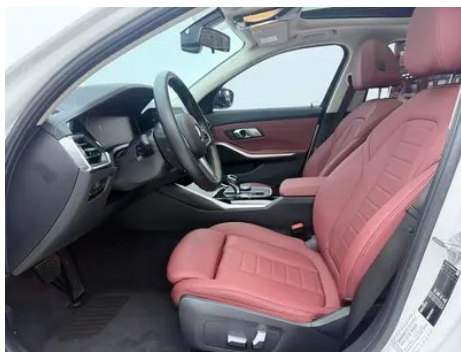

Vehicle Detail Report

BMW 3 Series 2021 Second change 320Li M Sports suit

Basic Information

Brand	BMW
Mileage	38,000 km
Color	White
First Registration	2021-06-01
Transfer Count	0

Vehicle Images

Vehicle Condition