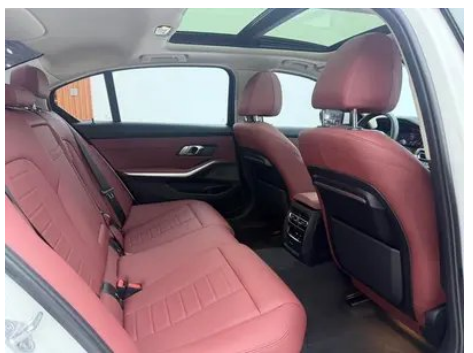

Vehicle Detail Report

BMW 3 Series 2021 Second change 320Li M Sports suit

Basic Information

Brand	BMW
Mileage	38,000 km
Color	White
First Registration	2021-06-01
Transfer Count	0

Vehicle Images

Vehicle Condition