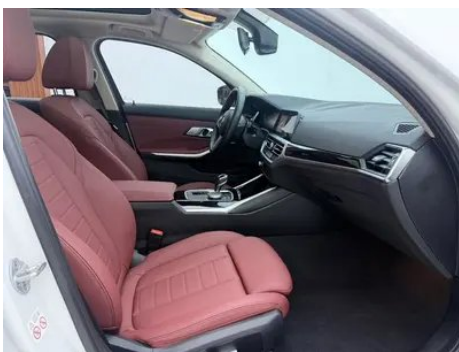

Vehicle Detail Report

BMW 3 Series 2021 Second change 320Li M Sports suit

Basic Information

Brand	BMW
Mileage	38,000 km
Color	White
First Registration	2021-06-01
Transfer Count	0

Vehicle Images

Vehicle Condition