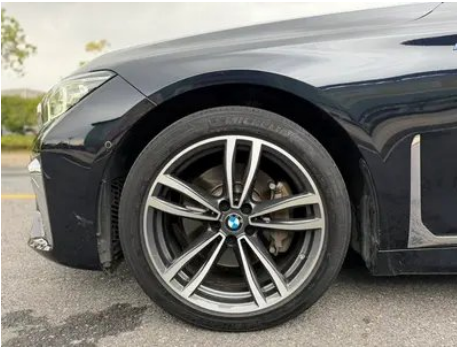

Vehicle Detail Report

BMW 7 Series 2019 Restyling 730Li M Sports suit

Basic Information

Brand	BMW
Mileage	130,000 km
Color	Black
First Registration	2020-07-01
Transfer Count	1

Vehicle Images

Vehicle Condition