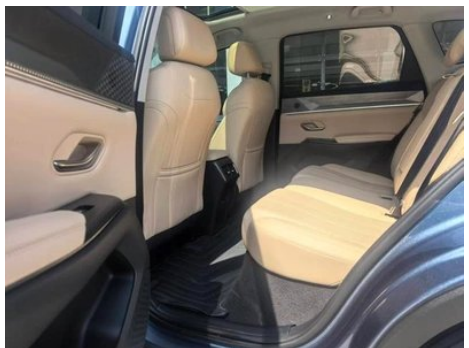

Vehicle Detail Report

Song Pro DM 2025 Second generation DM-i
115KM Excellence

Basic Information

Brand	BYD
Mileage	12,000 km
Color	Blue
First Registration	2025-03-01
Transfer Count	0

Vehicle Images