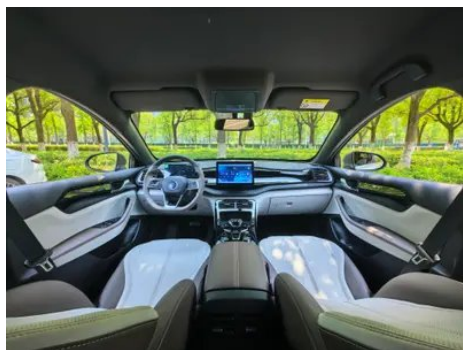

Vehicle Detail Report

BYD Qin PLUS 2024 Glory Edition DM-i 55KM
Leading Type

Basic Information

Brand	BYD
Mileage	11,000 km
Color	Dark gray
First Registration	2024-04-01
Transfer Count	0

Vehicle Images

Vehicle Condition