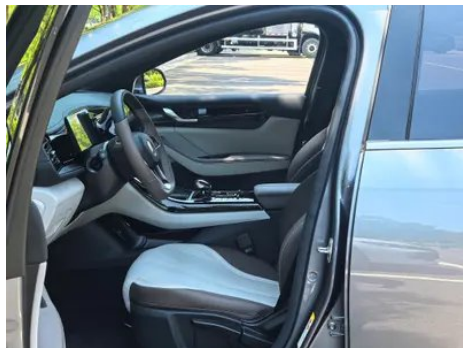

Vehicle Detail Report

BYD Qin PLUS 2024 Glory Edition DM-i 55KM
Leading Type

Basic Information

Brand	BYD
Mileage	11,000 km
Color	Dark gray
First Registration	2024-04-01
Transfer Count	0

Vehicle Images

Vehicle Condition