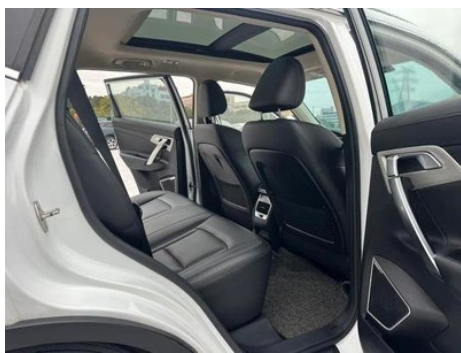

Vehicle Images

Vehicle Condition

1. Left rear quarter panel, Paint repair, Body panel repair.

Configuration Information

Model Information

Model Name	Boyue 2020 1.8TD DCT Front-Wheel Drive Smart Connectivity 4G Connected Version
Launch Date	2019.06