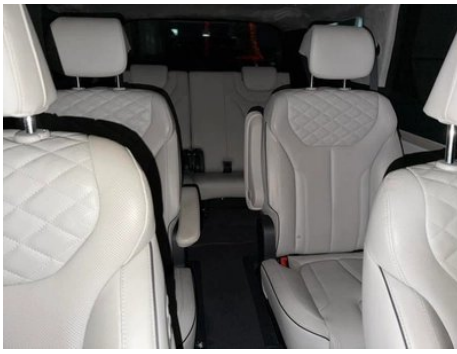

Vehicle Detail Report

Modern Palisti 2021 3.5L Four-wheel drive automatic GLS

Basic Information

Brand	Hyundai
Mileage	32,000 km
Color	Blue
First Registration	2022-02-01
Transfer Count	0

Vehicle Images

Vehicle Condition