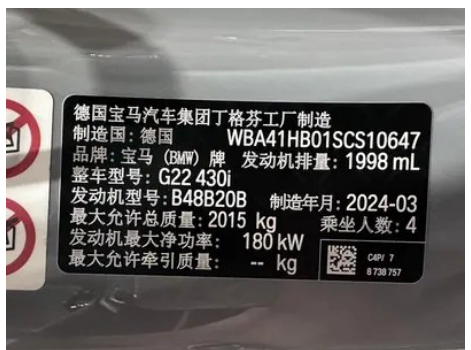

Vehicle Detail Report

BMW 4 Series 2024 430i M Sports Night Suit

Basic Information

Brand	BMW
Mileage	28,000 km
Color	Silver-gray
First Registration	2024-07-01
Transfer Count	0

Vehicle Images

Vehicle Condition

Basic parameters

Vehicle Class	Mid-size car
Energy Type	Gasoline
Maximum Power (kW)	180

Basic parameters (continued)

Maximum Torque (N·m)	400
Transmission	8-gear manual integration
Body Type	Hardtop Sports Car
Engine	2.0T 245 horsepower L4
Dimensions (L×W×H) (mm)	4773*1852*1395
Official 0-100 km/h Acceleration (s)	5.9
Top Speed (km/h)	250
Curb Weight (kg)	1634
Maximum Gross Weight (kg)	2030
WLTP Combined Fuel Consumption (L/100km)	7.1