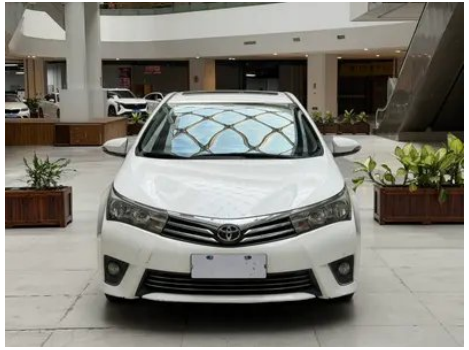

Vehicle Detail Report

Toyota Corolla 2014 1.6L CVT GL-i

Basic Information

Brand	Toyota
Mileage	108,500 km
Color	White
First Registration	2015-09-01
Transfer Count	1

Vehicle Images

Vehicle Condition

1. Right upper side rail, Paint repair. 2. Left rocker panel, Outer-side deformation. 3. Right rocker panel, Paint repair, Outer-side deformation, Outer-side body panel repair. 4. Rear body panel, Corrosion. 5. Left rear quarter panel, Paint repair, Body panel repair. 6. Right rear quarter panel, Paint repair, Body panel repair. 7. Body floor pan, Deformation.

Configuration Information

Model Information

Model Information (continued)

Model Name	Toyota Corolla 2014 1.6L CVT GL-i
Launch Date	2014.06

Basic parameters

Vehicle Class	compact car
Energy Type	Gasoline
Maximum Power (kW)	90
Maximum Torque (N·m)	154
Transmission	CVT continuously variable transmission (Simulate the 8th gear)
Body Type	Sedan
Engine	1.6L 122 hp L4
Dimensions (L×W×H) (mm)	4630*1775*1480
Official 0-100 km/h Acceleration (s)	-
Top Speed (km/h)	-
Curb Weight (kg)	1295
Maximum Gross Weight (kg)	-
NEDC Combined Fuel Consumption (L/100km)	5.9