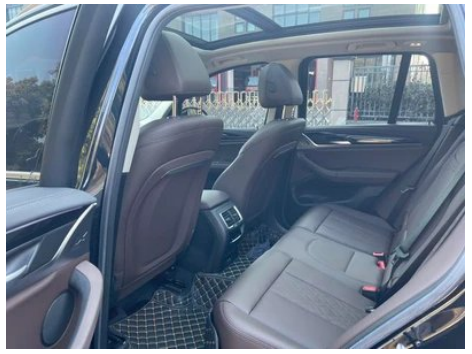

Vehicle Condition

1. Original metal body panels with factory paint.

Configuration Information

Model Information

Model Name	BMW X3 2022 Restyling xDrive25i M Sports suit