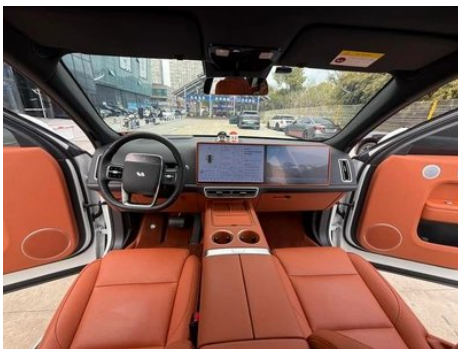

Vehicle Detail Report

Li Auto L7 2024 Max version

Basic Information

Brand	Li Auto
Mileage	16,000 km
Color	White
First Registration	2024-11-01
Transfer Count	0

Vehicle Images