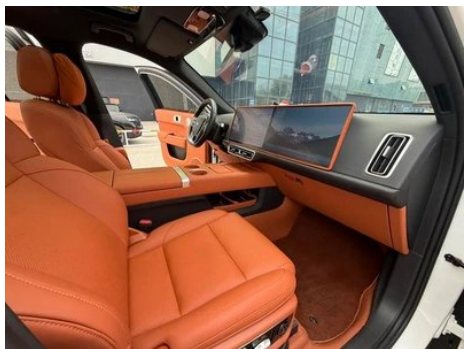

Vehicle Detail Report

Li Auto L7 2024 Max version

Basic Information

Brand	Li Auto
Mileage	16,000 km
Color	White
First Registration	2024-11-01
Transfer Count	0

Vehicle Images

Vehicle Condition

1. Driver's seat rails and frame, Signs of removal. 2. Front passenger seat rails and frame, Signs of removal.