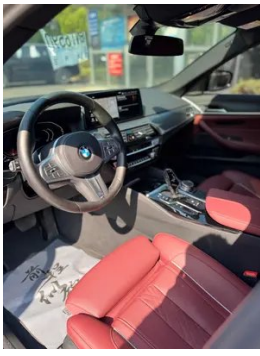

Vehicle Condition

1. Left rear quarter panel, Deformation. 2. Right rear quarter panel, Deformation.

Configuration Information

Model Information

Model Name	BMW 5 Series 2023 530Li Premium Class M Sports suit
Launch Date	2023.01

Basic parameters

Vehicle Class	Mid-size and large cars
Energy Type	Gasoline
Maximum Power (kW)	180