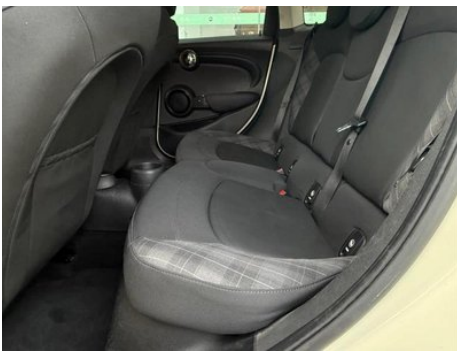

Vehicle Condition

1. Spare wheel well, Dust and sand.

Configuration Information

Model Information

Model Name	MINI 2016 1.5T COOPER Five-door version
Launch Date	2016.04

Basic parameters

Vehicle Class	Small car
Energy Type	Gasoline
Maximum Power (kW)	100
Maximum Torque (N·m)	220