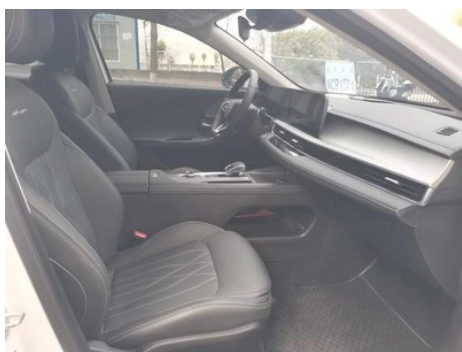

Vehicle Detail Report

Erez 8 2024 1.6TGDI DCT Wisdom

Basic Information

Brand	Chery
Mileage	20,000 km
Color	White
First Registration	2024-08-01
Transfer Count	0

Vehicle Images

Vehicle Condition

1. Driver seat rails and frame, Signs of disassembly. 2. Passenger seat rails and frame, Signs of disassembly.