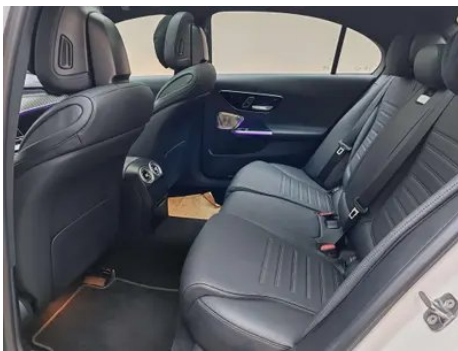

Vehicle Images

Vehicle Condition

1. Original metal body panels with factory paint.

Configuration Information

Model Information

Model Name	Mercedes-Benz C-Class 2024 Restyling C 260 L Hao Night Sports Edition
Launch Date	2023.11