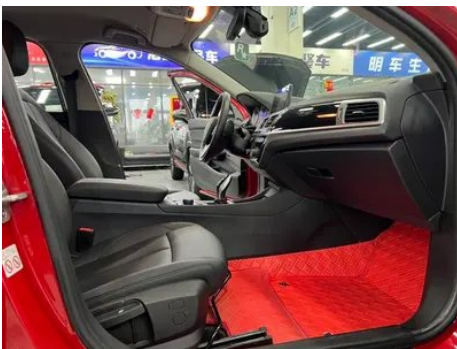

Vehicle Detail Report

BMW 1 Series 2020 120i Fashionable

Basic Information

Brand	BMW
Mileage	71,000 km
Color	Red
First Registration	2020-09-01
Transfer Count	0

Vehicle Images

Vehicle Condition

1. Driver's seat rails and frame, Signs of removal. 2. Front passenger seat rails and frame, Signs of removal. 3. Left rear quarter panel, Paint repair.