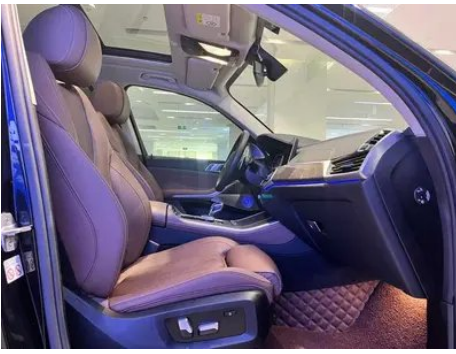

Vehicle Condition

1. Right rocker panel, Inner-side deformation. 2. Driver's seat rails and frame, Signs of removal. 3. Front passenger seat rails and frame, Signs of removal.

Configuration Information

Model Information

Model Name	BMW X5 2020 xDrive30i M Sports suit
Launch Date	2020.01

Basic parameters

Vehicle Class	Mid-size and large SUVs
Energy Type	Gasoline
Maximum Power (kW)	195