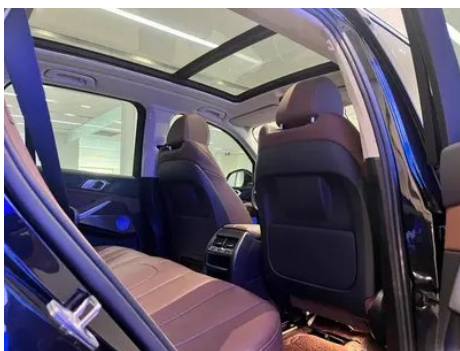

Vehicle Detail Report

BMW X5 2020 xDrive30i M Sports suit

Basic Information

Brand	BMW
Mileage	71,000 km
Color	Black
First Registration	2020-11-01
Transfer Count	0

Vehicle Images

Vehicle Condition

1. Right rocker panel, Inner-side deformation. 2. Driver's seat rails and frame, Signs of removal. 3. Front passenger seat rails and frame, Signs of removal.