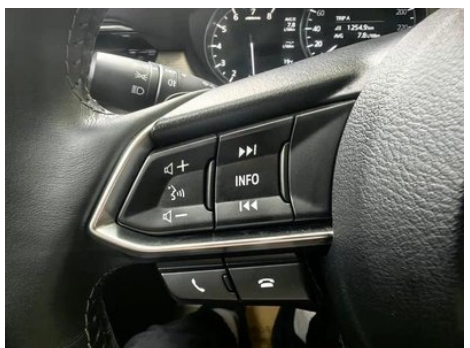

Vehicle Detail Report

AZE 2021 2.5L Blue Sky Respect Edition

Basic Information

Brand	Mazda
Mileage	58,000 km
Color	Red
First Registration	2021-07-01
Transfer Count	0

Vehicle Images

Vehicle Condition

1. Rear seat frame and foam, Signs of disassembly. 2. Driver seat rails and frame, Signs of disassembly. 3. Passenger seat rails and frame, Signs of disassembly. 4. Right rear fender, Deformation. 5. Driver seat, Wear.