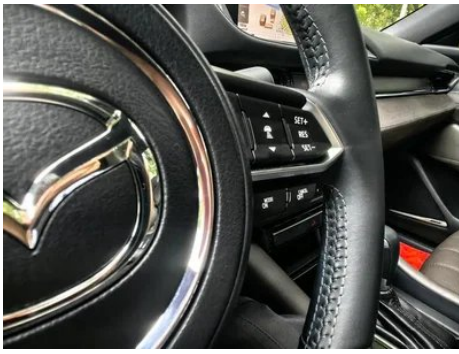

Vehicle Detail Report

AZE 2021 2.5L Blue Sky Respect Edition

Basic Information

Brand	Mazda
Mileage	58,000 km
Color	Red
First Registration	2021-07-01
Transfer Count	0

Vehicle Images

Vehicle Condition

1. Rear seat frame and foam, Signs of disassembly. 2. Driver seat rails and frame, Signs of disassembly. 3. Passenger seat rails and frame, Signs of disassembly. 4. Right rear fender, Deformation. 5. Driver seat, Wear.