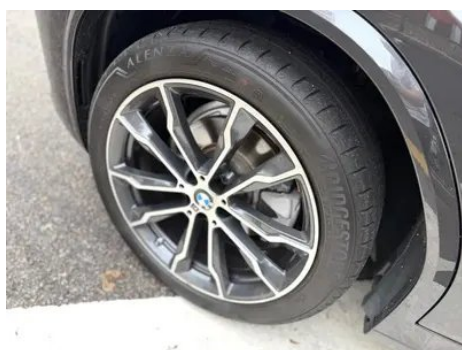

Vehicle Detail Report

**BMW X3 2022 xDrive30i Leading Type M
Obsidian Night Suit**

Basic Information

Brand	BMW
Mileage	78,000 km
Color	Black
First Registration	2021-12-01
Transfer Count	1

Vehicle Images

Vehicle Condition

1. Inner side of right B-pillar, Deformation. 2. Right rear quarter panel, Paint repair, Body panel repair.

Configuration Information

Model Information

Model Name	BMW X3 2022 xDrive30i Leading M Obsidian Night Suit
Launch Date	2021.08