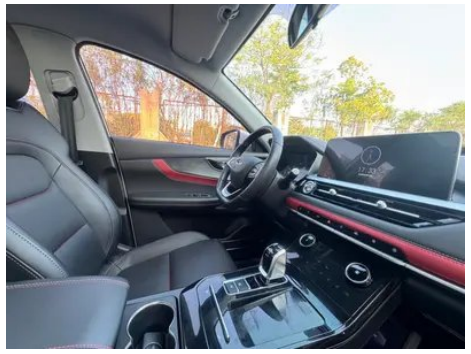

Vehicle Condition

1. Right front door, Body panel repair.
2. Right rear door, Body panel repair.
3. Left rocker panel exterior trim, Scratch damage.
4. Right rocker panel exterior trim, Scratch damage.

Configuration Information

Model Information

Model Name	Chery Tiggo 7 2020 1.5T CVT Luxury type
Launch Date	2020.03

Basic parameters

Vehicle Class	Compact SUV
Energy Type	Gasoline
Maximum Power (kW)	115
Maximum Torque (N·m)	230
Transmission	CVT stepless speed change (Simulation 9 Block)
Body Type	SUV
Engine	1.5T 156 horsepower L4
Dimensions (L×W×H) (mm)	4500*1842*1746
Official 0-100 km/h Acceleration (s)	-
Top Speed (km/h)	-
Curb Weight (kg)	1465
Maximum Gross Weight (kg)	-
NEDC Combined Fuel Consumption (L/100km)	6.8
Measured 0-100 km/h Acceleration (s)	9.02
Measured 100-0 km/h Braking Distance (m)	40.96
Real-world Fuel Consumption (L/100km)	8.3