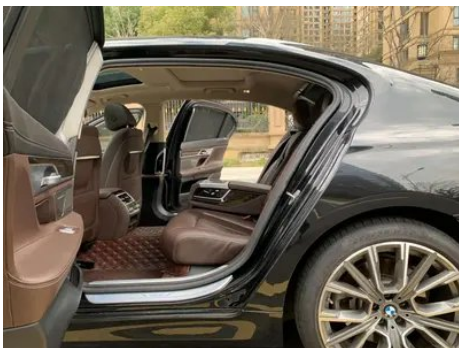

Vehicle Detail Report

BMW 7 Series 2021 730Li Luxury Set

Basic Information

Brand	BMW
Mileage	87,000 km
Color	Black
First Registration	2021-12-01
Transfer Count	0

Vehicle Images

Vehicle Condition

1. Left rocker panel, Paint repair, Inner-side deformation, Inner-side body panel repair. 2. Inner side of right C-pillar, Paint repair. 3. Driver's seat rails and frame, Signs of removal. 4. Front passenger seat rails and frame, Signs of removal. 5. Left rear quarter panel, Paint repair, Body panel repair. 6. Right rear quarter panel, Paint repair, Body panel repair.