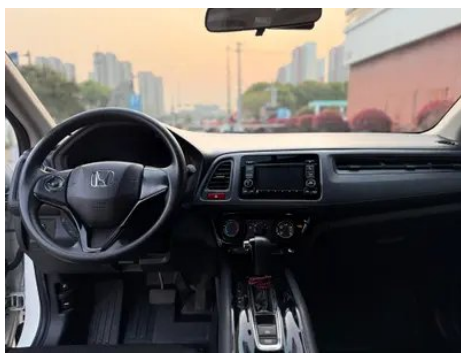

Vehicle Detail Report

Honda Vezel 2017 1.5L CVT Two-wheel drive comfort model

Basic Information

Brand	Honda
Mileage	80,000 km
Color	White
First Registration	2018-04-01
Transfer Count	1

Vehicle Images

Vehicle Condition