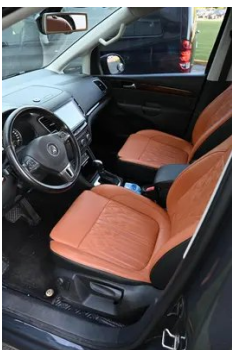

Vehicle Detail Report

Volkswagen Sharan 2015 1.8TSI Comfortable

Basic Information

Brand	Volkswagen
Mileage	78,000 km
Color	Dark gray
First Registration	2016-04-01
Transfer Count	1

Vehicle Images