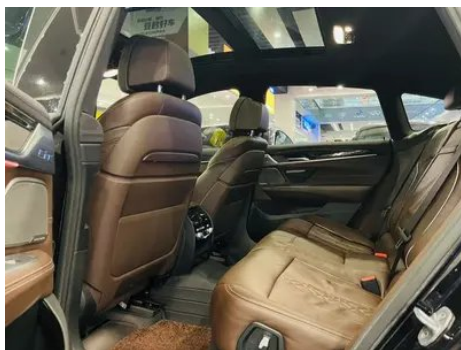

Vehicle Detail Report

BMW 6 Series GT 2018 640i xDrive M Sports suit

Basic Information

Brand	BMW
Mileage	69,000 km
Color	Black
First Registration	2018-10-01
Transfer Count	0

Vehicle Images

Vehicle Condition