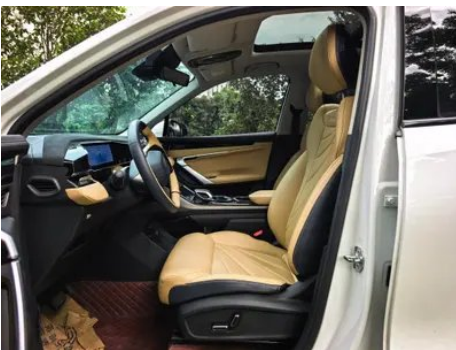

Vehicle Detail Report

Geely Boyue L 2023 1.5TD DCT Premium Trim

Basic Information

Brand	Geely
Mileage	18,000 km
Color	White
First Registration	2023-03-01
Transfer Count	0

Vehicle Images

Vehicle Condition

1. Right rear quarter panel, Body panel repair.