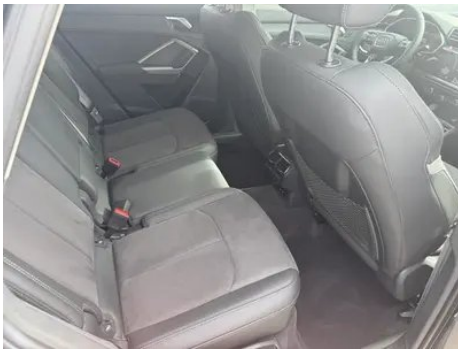

Vehicle Detail Report

Audi Q3 2023 35 TFSI Fashion dynamic type (1.5T)

Basic Information

Brand	Audi
Mileage	17,000 km
Color	Dark gray
First Registration	2023-07-01
Transfer Count	0

Vehicle Images

Vehicle Condition