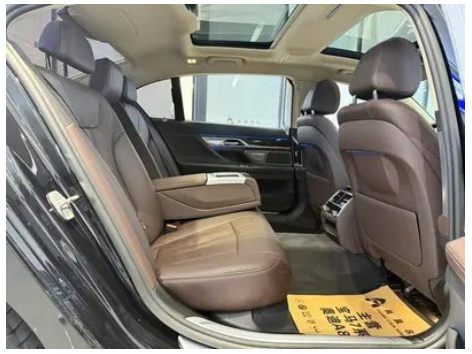

Vehicle Condition

1. Radiator support, Signs of removal. 2. Driver's seat rails and frame, Signs of removal.

Configuration Information

Model Information