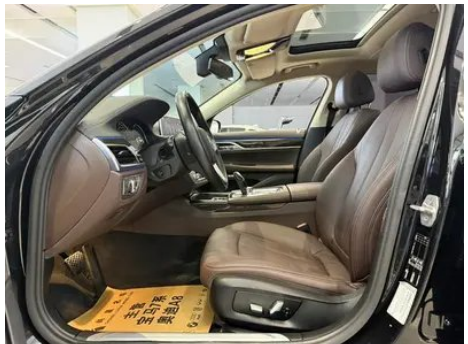

Vehicle Detail Report

BMW 7 Series 2016 730Li Leading Type

Basic Information

Brand	BMW
Mileage	130,000 km
Color	Black
First Registration	2016-06-01
Transfer Count	0

Vehicle Images

Vehicle Condition

1. Radiator support, Signs of removal. 2. Driver's seat rails and frame, Signs of removal.