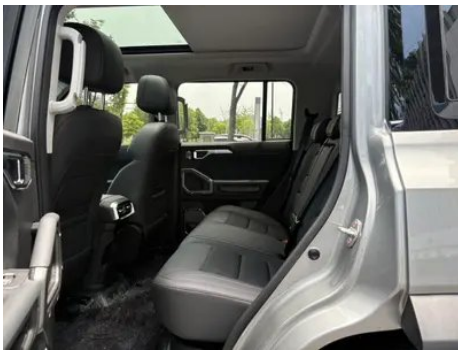

Vehicle Images

Vehicle Condition

1. Driver's seat rails and frame, Signs of removal. 2. Front passenger seat rails and frame, Signs of removal.

Configuration Information

Model Information

Model Name	Jetour T2 2024 2.0T Four-wheel drive crossing PRO Entertainment Edition
Launch Date	2024.11