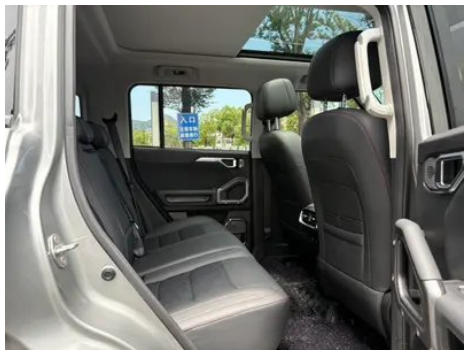

Vehicle Images

Vehicle Condition

1. Driver's seat rails and frame, Signs of removal. 2. Front passenger seat rails and frame, Signs of removal.

Configuration Information

Model Information

Model Name	Jetour T2 2024 2.0T Four-wheel drive crossing PRO Entertainment Edition
Launch Date	2024.11