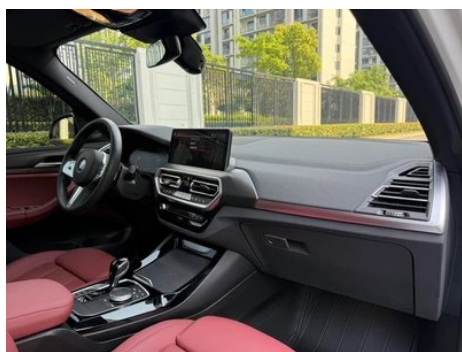

Vehicle Condition

1. Original metal body panels with factory paint.

Configuration Information

Model Information

Model Name	BMW X3 2022 Restyling xDrive30i Premium Class M Obsidian Night Suit
Launch Date	2021.10

Basic parameters

Vehicle Class	Mid-size SUV
Energy Type	Gasoline
Maximum Power (kW)	185
Maximum Torque (N·m)	350
Transmission	8-gear manual integration
Body Type	SUV
Engine	2.0L 252 hp L4
Dimensions (L×W×H) (mm)	4737*1891*1689
Official 0-100 km/h Acceleration (s)	6.8
Top Speed (km/h)	235
Curb Weight (kg)	1870
Maximum Gross Weight (kg)	2510
NEDC Combined Fuel Consumption (L/100km)	8.7
WLTP Combined Fuel Consumption (L/100km)	8.5

engine

Engine Model	B48B20D
Displacement (mL)	1998
Displacement (L)	2.0