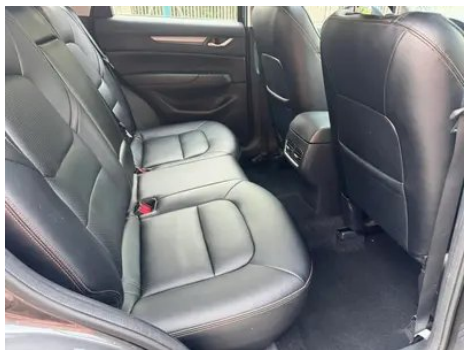

Vehicle Condition

1. Inner side of left B-pillar, Deformation. 2. Driver's seat rails and frame, Signs of removal.

Configuration Information

Model Information

Model Name	Mazda CX-5 2017 2.0L Automatic two-wheel drive smart type Country VI
Launch Date	-